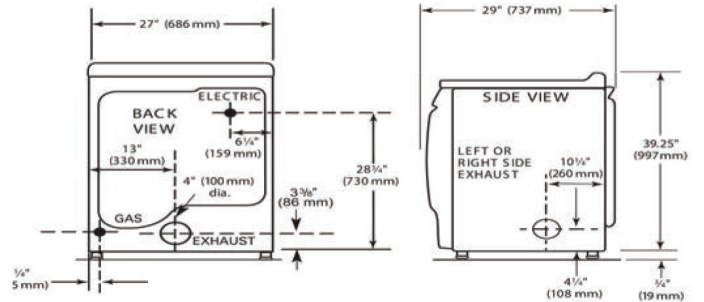

Maytag Front Load Dryer MDEG28PN

Cylinder

Drum Volume	190 l
Capacity	9 kg

Dimensions

Height	965 mm
Width	686 mm
Depth	737 mm
Door Opening	464
Weight (net gross)	62 kg / 67 kg

Energy

Electric Power Consumption HP (W)	0.33 (250)
Heater Element Rating	4600

Noise & Cycle Time

Noise Level	58
Default Programme Duration	

Eternal Finish

Drum	
Top Plate	Porcelain-enamel

Speed & Airflow

	Gas Electric
Tumble Speed	50 RPM
Airflow	6.5 6.1 CMM

Circuit Protection

Main Control Board Fuse (Electric) amps	20 (220-240V / 50Hz)
Exhaust Diameter	4' Inch / 101.6mm

MAXIMUM EXHAUST DUCT LENGTH PER NUMBER OF TURNS

Number Of 90° Turns	Rigid Metal Vent	
	Box Hood and Louvered Style	Angled Hood Style
0	135 ft. (41.2 m)	129 ft. (39.3 m)
1	125 ft. (38.1 m)	119 ft. (36.3 m)
2	115 ft. (35.1 m)	109 ft. (33.2 m)
3	106 ft. (32.3 m)	100 ft. (30.5 m)
4	98 ft. (29.9 m)	92 ft. (28.0 m)

Number Of 90° Turns	Flexible Metal Vent	
	Box Hood and Louvered Style	Angled Hood Style
0	76 ft. (23.2 m)	62 ft. (18.9 m)
1	71 ft. (21.6 m)	57 ft. (17.4 m)
2	67 ft. (20.4 m)	53 ft. (16.2 m)
3	65 ft. (19.8 m)	51 ft. (15.6 m)
4	63 ft. (19.2 m)	49 ft. (14.9 m)